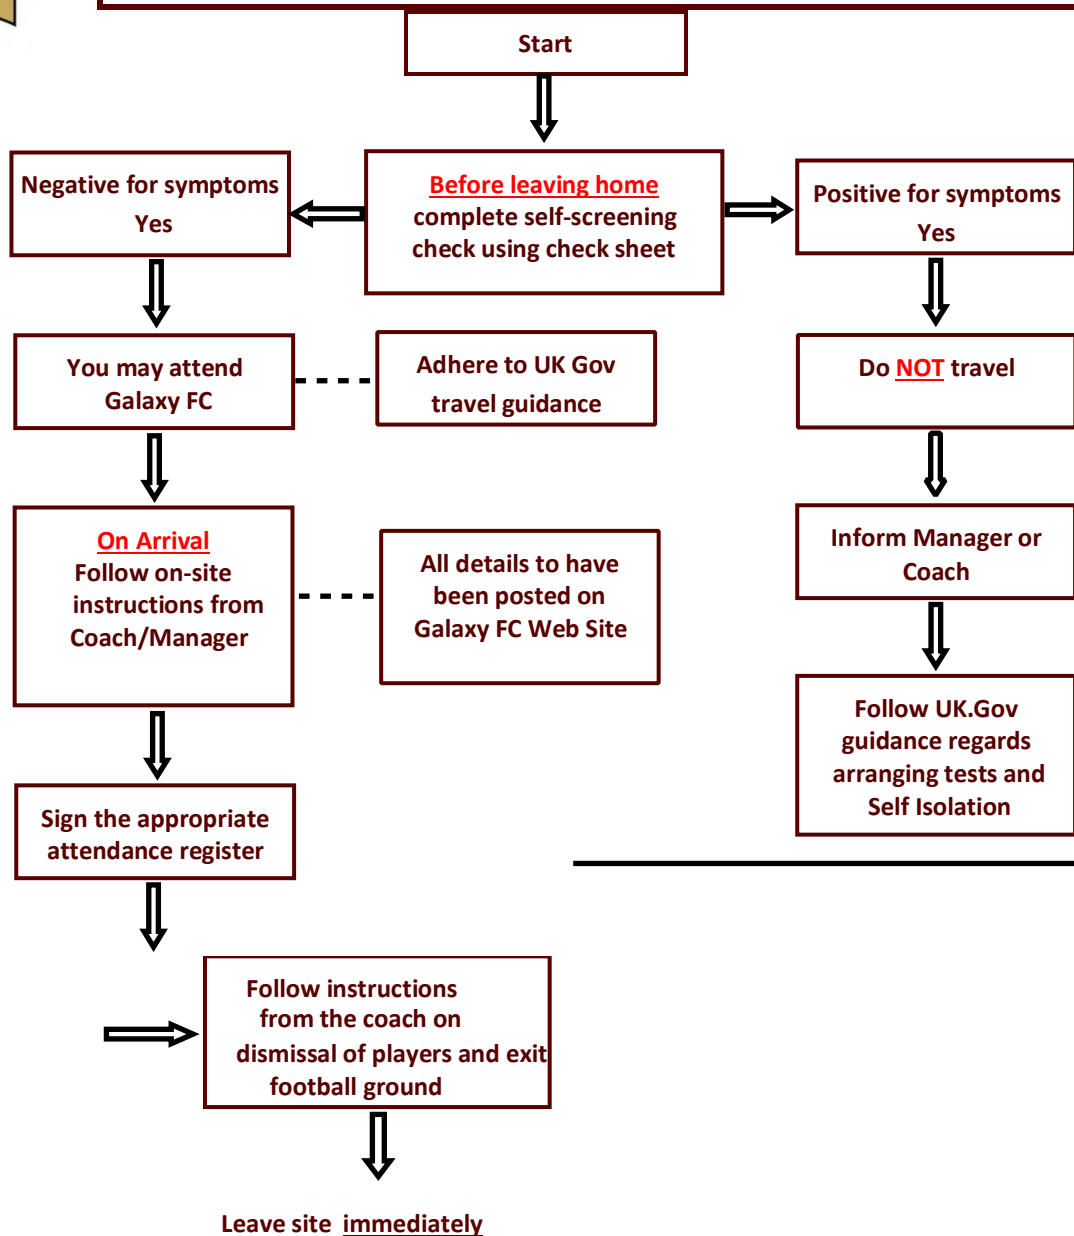

ALFOLD FC

For ALL Visitors

Attendance Protocol

attend match/session

THE ABOVE INFORMATION IS SUPPLIED IN CONJUNCTION WITH OUR PUBLISHED RISK ASSESMENTS.
 ANY BREACH OF THE PROTOCOL IS LIKELY TO PUT OTHER PARTICIPANTS AND VISITORS AT RISK.
 UK GOVERNMENT GUIDANCE WILL TAKE PRECEDENCE IN ALL MATTERS ARISING.
 IF YOU HAVE ANY QUESTIONS CONTACT OUR COVID-19 OFFICER at kevin.deanus@alfoldfc.com